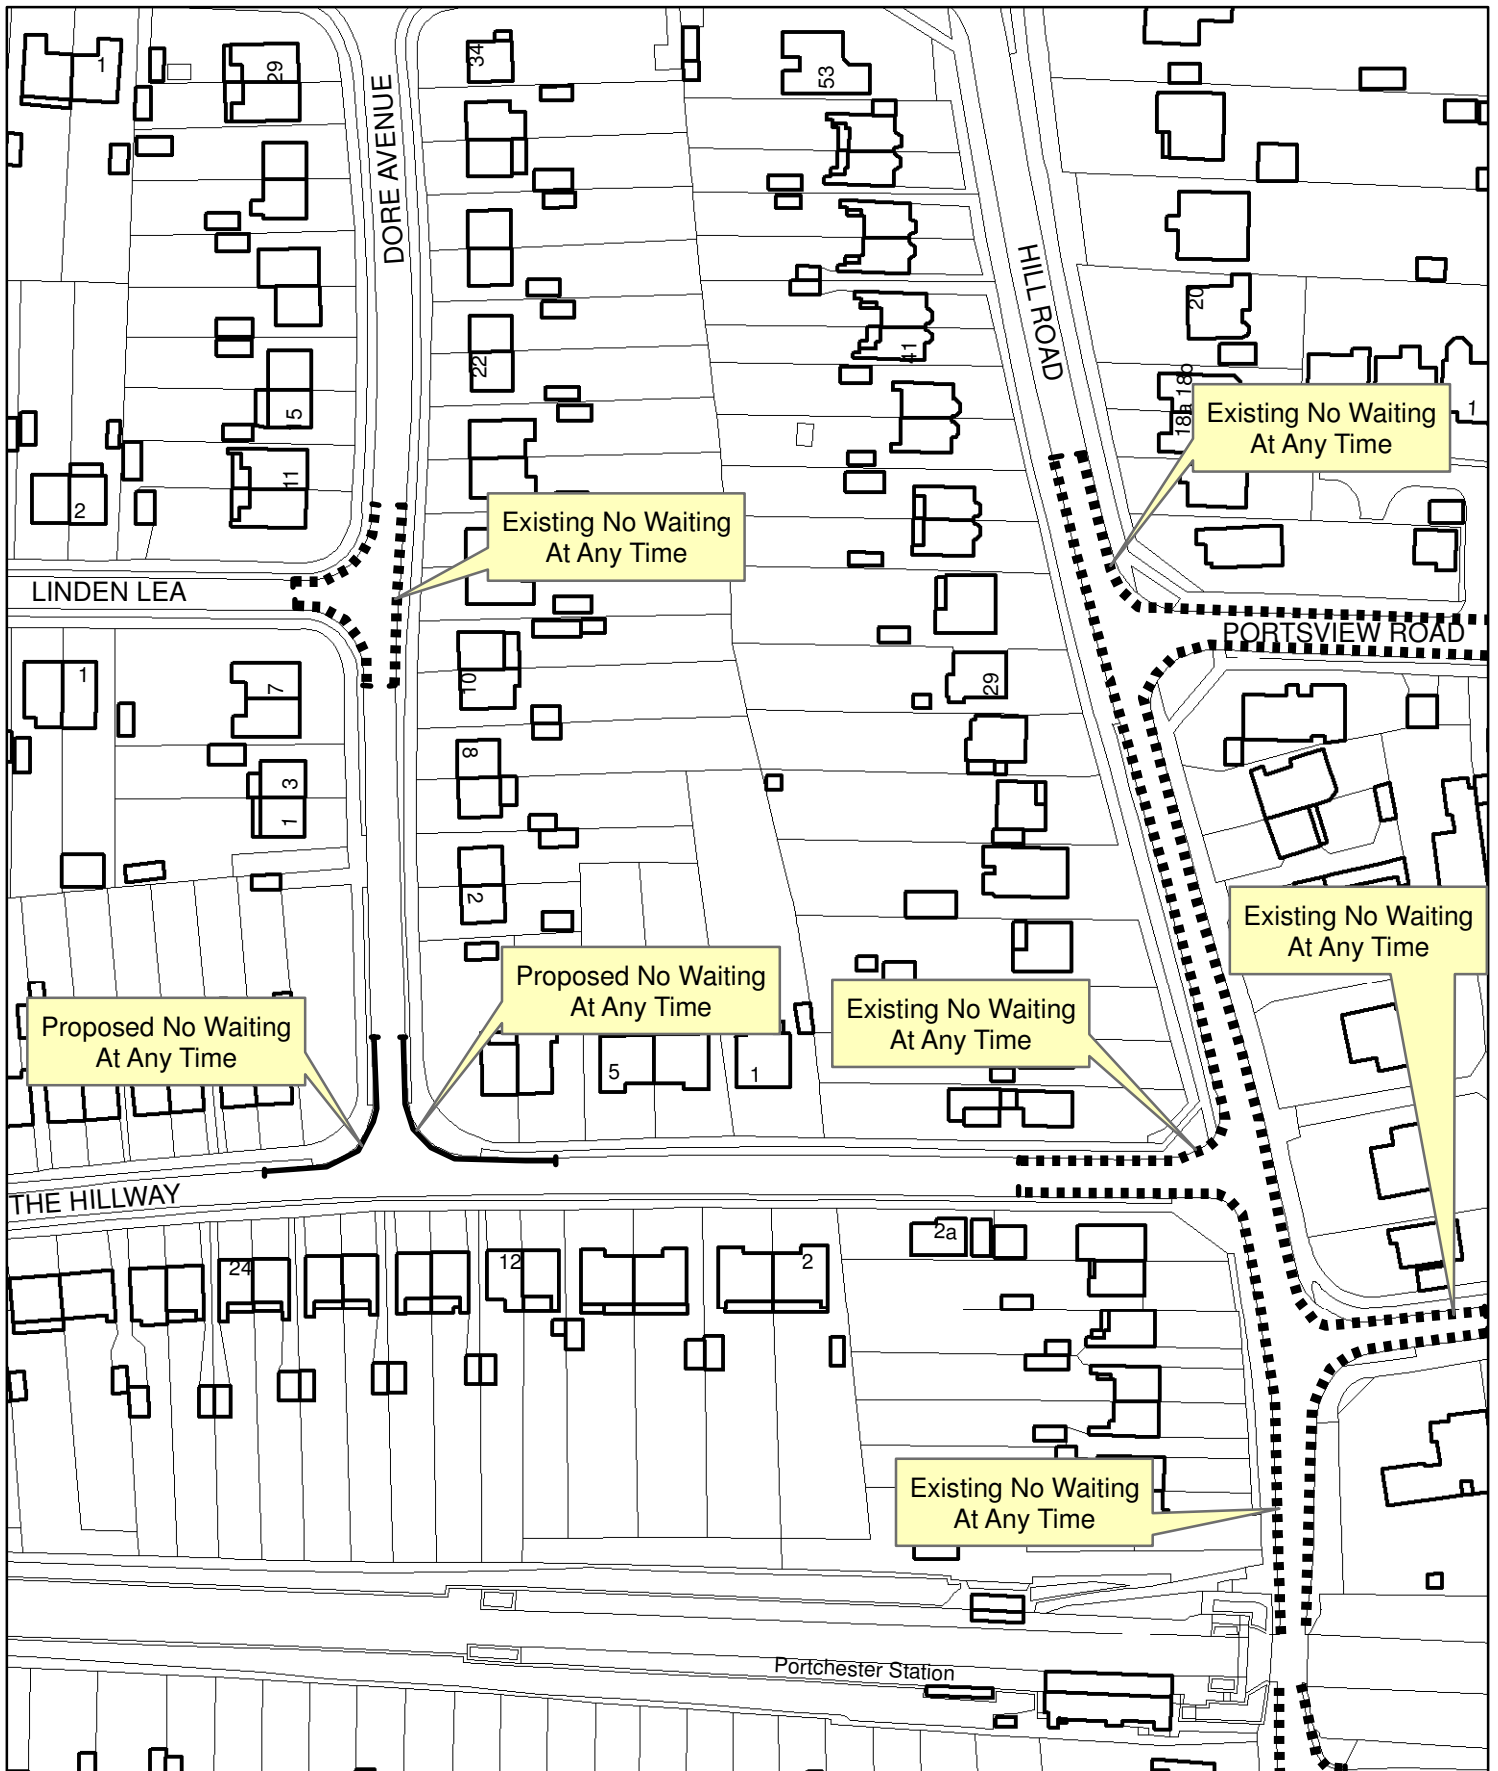

FAREHAM

BOROUGH COUNCIL

Appendix A

DORE AVENUE/THE HILLWAY

This map is reproduced from Ordnance Survey material with the permission of Ordnance Survey on behalf of the Controller of Her Majesty's Stationary Office © Crown Copyright. Unauthorised reproduction infringes Crown Copyright and may lead to prosecution or civil proceedings. Licence 100019110. 2013